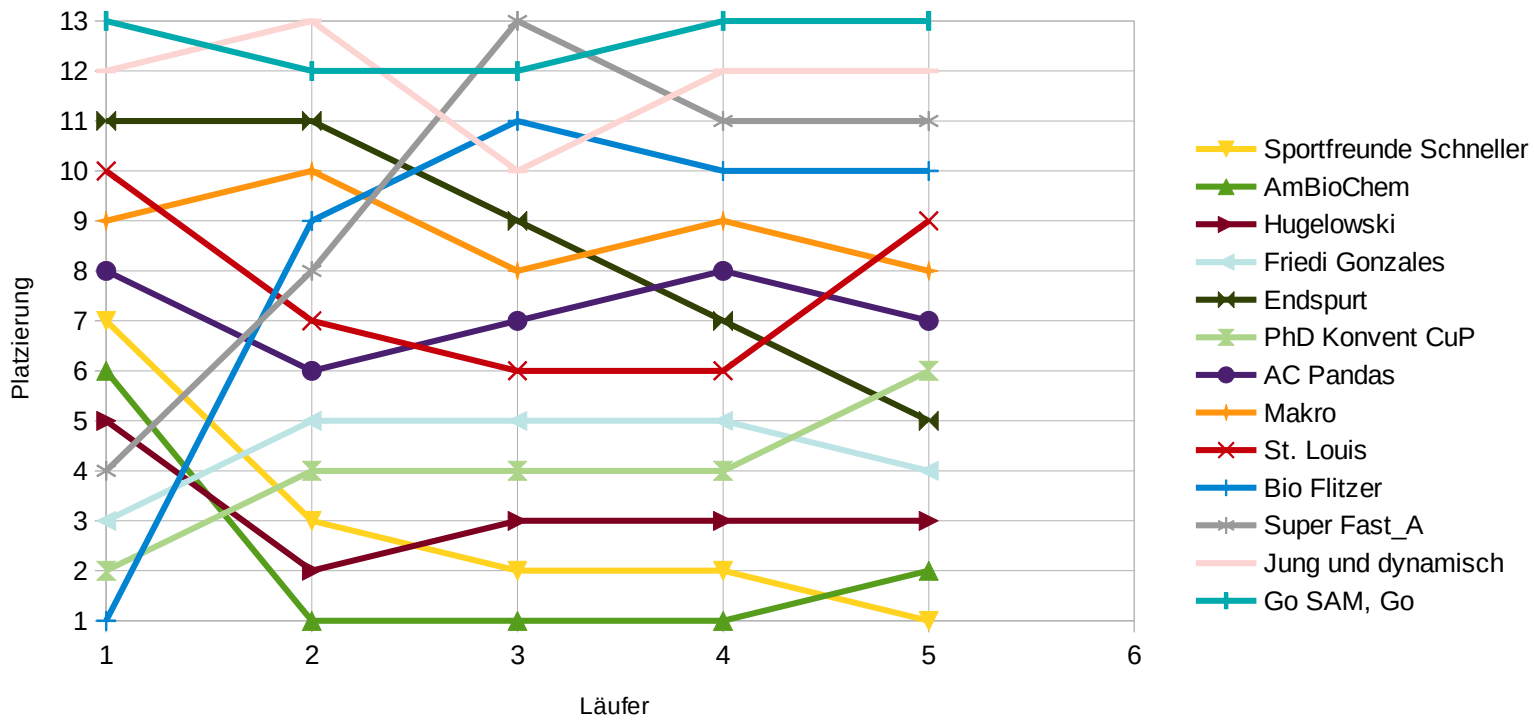

10. Pharma-Staffellauf – 24.9.2019

Durchgangszeiten der Teams

	Teilnehmer									
	1		2		3		4		5	
Sportfreunde Schneller	00:14:12	7	00:27:58	3	00:41:14	2	00:53:30	2	01:05:50	1
AmBioChem	00:14:06	6	00:27:01	1	00:40:22	1	00:53:20	1	01:05:52	2
Hugelowski	00:13:50	5	00:27:57	2	00:43:39	3	00:56:35	3	01:06:23	3
Friedi Gonzales	00:13:31	3	00:29:07	5	00:43:57	5	00:59:56	5	01:13:53	4
Endspurt	00:17:50	11	00:32:31	11	00:48:15	9	01:01:44	7	01:14:30	5
PhD Konvent CuP	00:13:25	2	00:28:11	4	00:43:40	4	00:59:14	4	01:14:44	6
AC Pandas	00:14:31	8	00:29:31	6	00:44:05	7	01:02:15	8	01:15:47	7
Makro	00:16:03	9	00:31:21	10	00:47:10	8	01:03:24	9	01:16:20	8
St. Louis	00:17:30	10	00:30:26	7	00:44:00	6	01:00:52	6	01:17:19	9
Bio Flitzer	00:13:06	1	00:31:03	9	00:50:56	11	01:06:28	10	01:21:36	10
Super Fast_A	00:13:31	4	00:30:55	8	00:54:08	13	01:10:29	11	01:24:15	11
Jung und dynamisch	00:18:17	12	00:35:37	13	00:50:50	10	01:11:22	12	01:26:25	12
Go SAM, Go	00:18:21	13	00:35:24	12	00:53:27	12	01:17:22	13	01:30:45	13

stefan.guenther@
pharmazie.uni-freiburg.de

<http://www.pharmbioinf.uni-freiburg.de/>

Durchschnittlich wurde die Strecke in diesem Jahr mit 15:17 absolviert.

	Teilnehmer				
	1	2	3	4	5
Sportfreunde Schneller	00:14:12	00:13:46	00:13:16	00:12:16	00:12:20
AmBioChem	00:14:06	00:12:55	00:13:21	00:12:58	00:12:32
Hugelowski	00:13:50	00:14:07	00:15:42	00:12:56	00:09:48
Friedi Gonzales	00:13:31	00:15:36	00:14:50	00:15:59	00:13:57
Endspurt	00:17:50	00:14:41	00:15:44	00:13:29	00:12:46
PhD Konvent CuP	00:13:25	00:14:46	00:15:29	00:15:34	00:15:30
AC Pandas	00:14:31	00:15:00	00:14:34	00:18:10	00:13:32
Makro	00:16:03	00:15:18	00:15:49	00:16:14	00:12:56
St. Louis	00:17:30	00:12:56	00:13:34	00:16:52	00:16:27
Bio Flitzer	00:13:06	00:17:57	00:19:53	00:15:32	00:15:08
Super Fast_A	00:13:31	00:17:24	00:23:13	00:16:21	00:13:46
Jung und dynamisch	00:18:17	00:17:20	00:15:13	00:20:32	00:15:03
Go SAM, Go	00:18:21	00:17:03	00:18:03	00:23:55	00:13:23